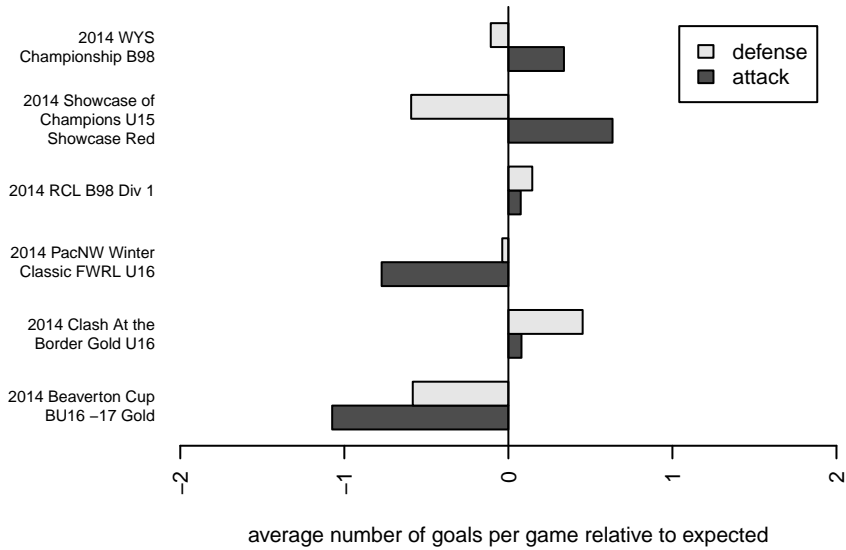

Eastside FC Red B98

Eastside FC
 Preston, WA
 B98 total strength=2019
 attack=68.78 defense=68.02
 fall league = RCL B98 Div 1

alt names used:
 Eastside FC B98 Red
 Eastside FC B98 Red
 Eastside FC 98 Red
 Eastside FC B98 Red A
 EASTSIDE FCEASTSIDE FC BOYS 98 RED
 EASTSIDE FC BOYS 98 RED (WA)
 EASTSIDE FC BOYS 98 RED (WA)
 Eastside FC B98 Red A

Venues played:
 2014 Showcase of Champions U15 Showcase
 2014 Clash At the Border Gold U16
 2014 Beaverton Cup BU16 -17 Gold
 2014 RCL B98 Div 1
 2014 FWRL B98
 2014 PacNW Winter Classic FWRL U16
 2014 WYS Championship B98

**attack and defense variance (black dot)
relative to other teams
and top 10 in region**

**attack and defense rating
relative to others at age
and all opponents in last 13 months**

Performance relative to 13 month average