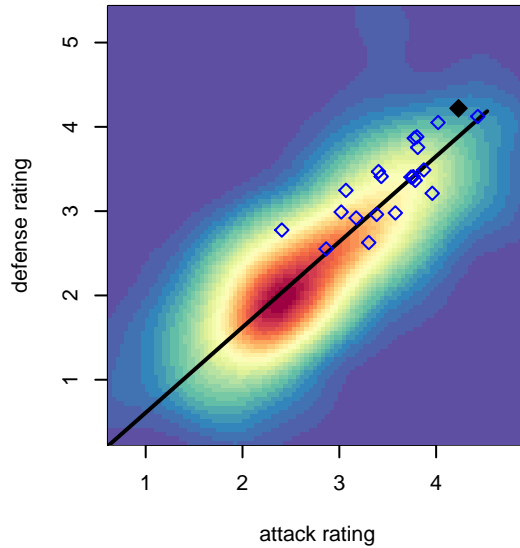

Eastside FC Red B98

Eastside FC
 Preston, WA
 B98 total strength=2019
 attack=68.78 defense=68.02
 fall league = RCL B98 Div 1

alt names used:
 Eastside FC B98 Red
 Eastside FC B98 Red
 Eastside FC 98 Red
 Eastside FC B98 Red A
 EASTSIDE FCEASTSIDE FC BOYS 98 RED
 EASTSIDE FC BOYS 98 RED (WA)
 EASTSIDE FC BOYS 98 RED (WA)
 Eastside FC B98 Red A

Venues played:
 2014 Showcase of Champions U15 Showcase
 2014 Clash At the Border Gold U16
 2014 Beaverton Cup BU16 -17 Gold
 2014 RCL B98 Div 1
 2014 FWRL B98
 2014 PacNW Winter Classic FWRL U16
 2014 WYS Championship B98

**attack and defense variance (black dot)
relative to other teams
and top 10 in region**

**attack and defense rating
relative to others at age
and all opponents in last 13 months**

Performance relative to 13 month average