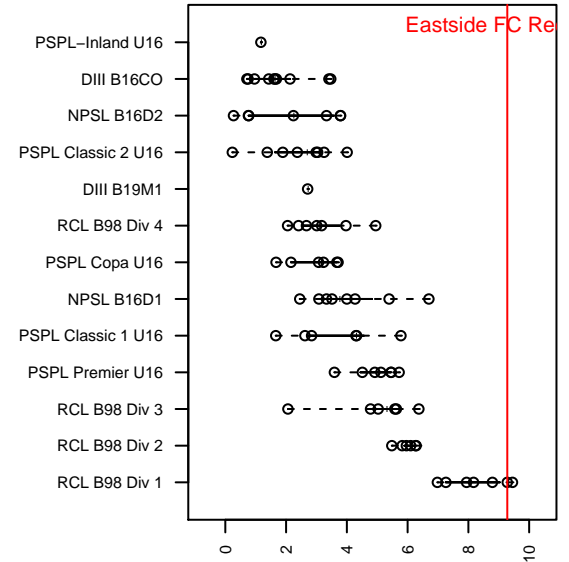

Eastside FC Red B98

Eastside FC
 Preston, WA
 B98 total strength=2019
 attack=68.78 defense=68.02
 fall league = RCL B98 Div 1

alt names used:
 Eastside FC B98 Red
 Eastside FC B98 Red
 Eastside FC 98 Red
 Eastside FC B98 Red A
 EASTSIDE FCEASTSIDE FC BOYS 98 RED
 EASTSIDE FC BOYS 98 RED (WA)
 EASTSIDE FC BOYS 98 RED (WA)
 Eastside FC B98 Red A

Venues played:
 2014 Showcase of Champions U15 Showcase
 2014 Clash At the Border Gold U16
 2014 Beaverton Cup BU16 -17 Gold
 2014 RCL B98 Div 1
 2014 FWRL B98
 2014 PacNW Winter Classic FWRL U16
 2014 WYS Championship B98

**attack and defense variance (black dot)
relative to other teams
and top 10 in region**

**attack and defense rating
relative to others at age
and all opponents in last 13 months**

Performance relative to 13 month average