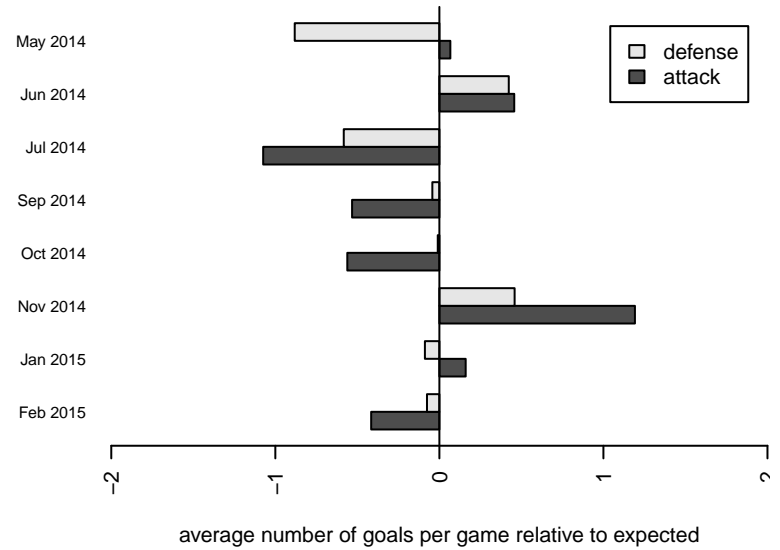

Performance relative to 13 month average