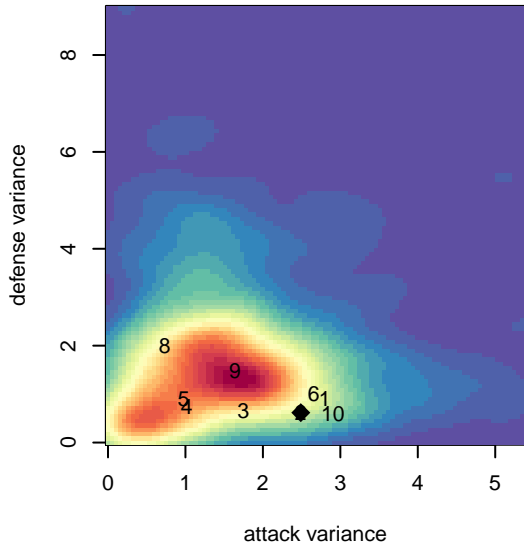

Eastside FC Red B98

Eastside FC
 Preston, WA
 B98 total strength=2019
 attack=68.78 defense=68.02
 fall league = RCL B98 Div 1

alt names used:
 Eastside FC B98 Red
 Eastside FC B98 Red
 Eastside FC 98 Red
 Eastside FC B98 Red A
 EASTSIDE FCEASTSIDE FC BOYS 98 RED
 EASTSIDE FC BOYS 98 RED (WA)
 EASTSIDE FC BOYS 98 RED (WA)
 Eastside FC B98 Red A

Venues played:
 2014 Showcase of Champions U15 Showcase
 2014 Clash At the Border Gold U16
 2014 Beaverton Cup BU16 -17 Gold
 2014 RCL B98 Div 1
 2014 FWRL B98
 2014 PacNW Winter Classic FWRL U16
 2014 WYS Championship B98

**attack and defense variance (black dot)
relative to other teams
and top 10 in region**

**attack and defense rating
relative to others at age
and all opponents in last 13 months**

Performance relative to 13 month average