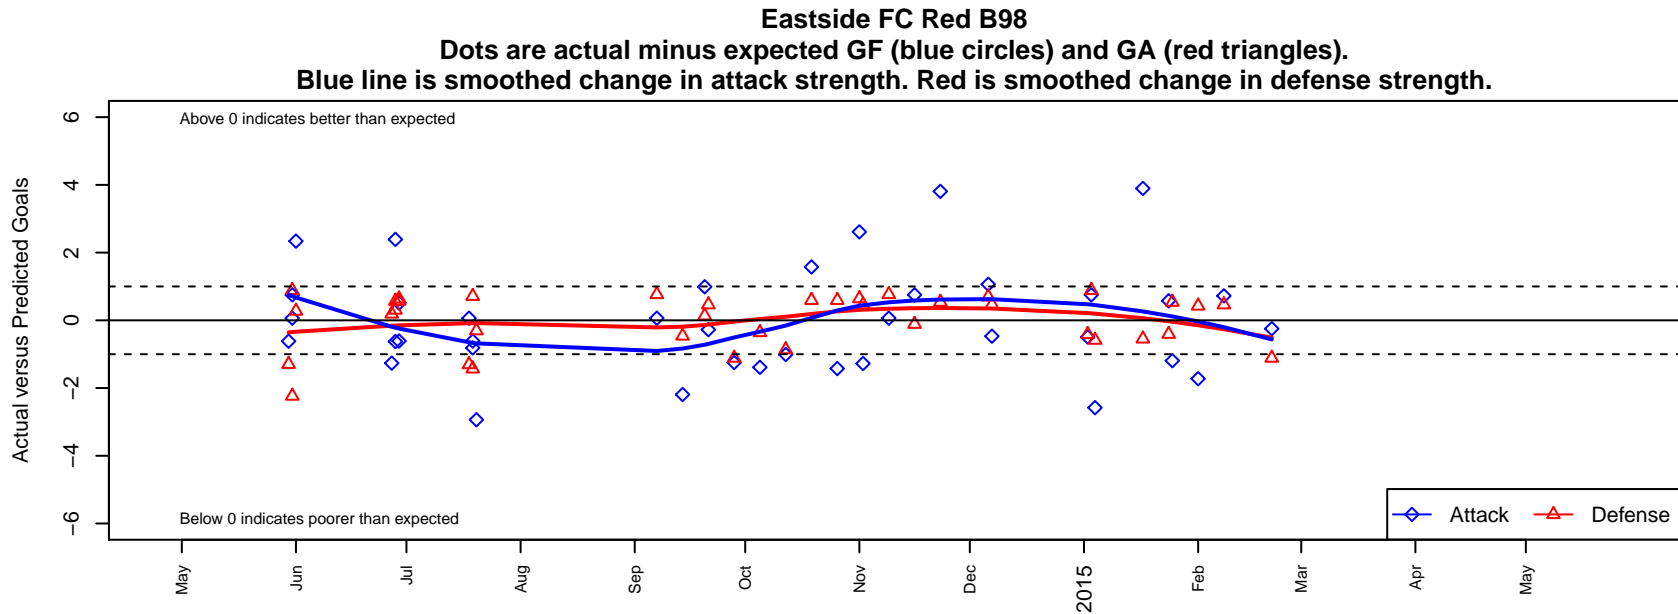

Eastside FC Red B98

Eastside FC
 Preston, WA
 B98 total strength=2019
 attack=68.78 defense=68.02
 fall league = RCL B98 Div 1

alt names used:
 Eastside FC B98 Red
 Eastside FC B98 Red
 Eastside FC 98 Red
 Eastside FC B98 Red A
 EASTSIDE FCEASTSIDE FC BOYS 98 RED
 EASTSIDE FC BOYS 98 RED (WA)
 EASTSIDE FC BOYS 98 RED (WA)
 Eastside FC B98 Red A

Venues played:
 2014 Showcase of Champions U15 Showcase
 2014 Clash At the Border Gold U16
 2014 Beaverton Cup BU16 -17 Gold
 2014 RCL B98 Div 1
 2014 FWRL B98
 2014 PacNW Winter Classic FWRL U16
 2014 WYS Championship B98

**attack and defense variance (black dot)
relative to other teams
and top 10 in region**

**attack and defense rating
relative to others at age
and all opponents in last 13 months**

Performance relative to 13 month average